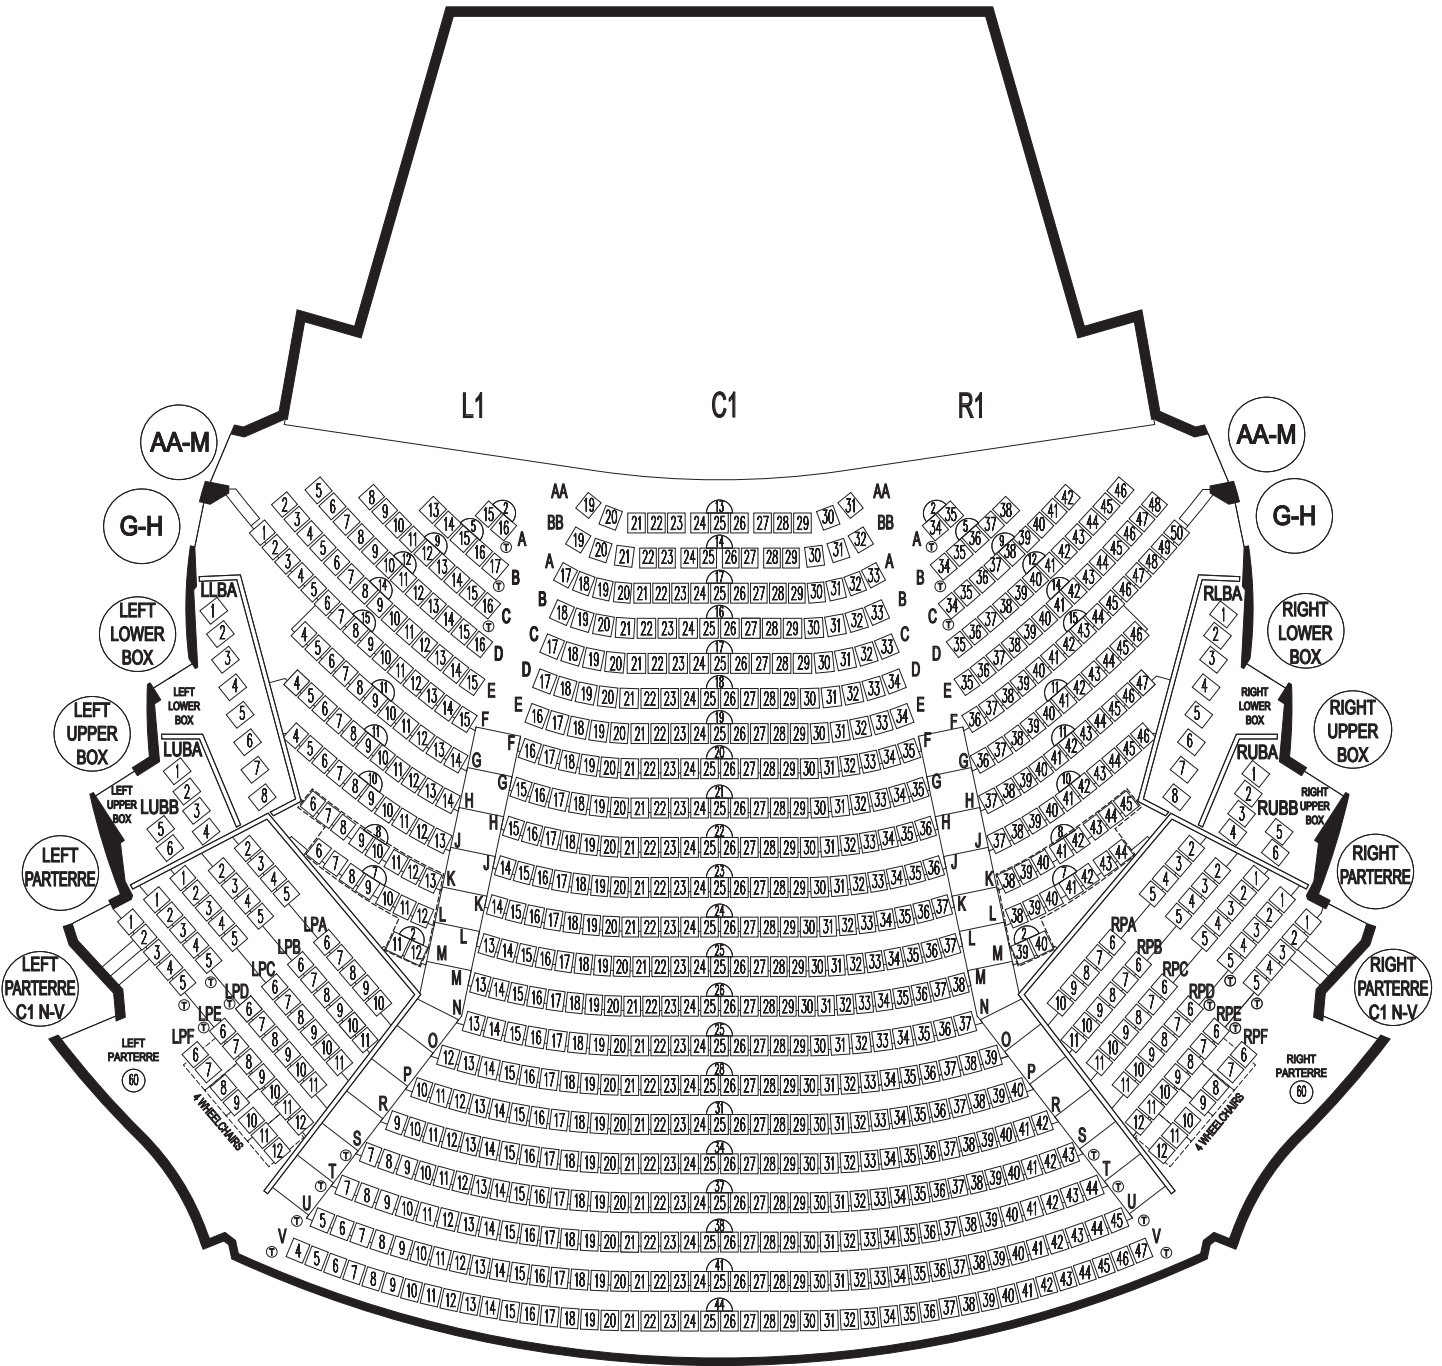

ROY THOMSON HALL
MAIN HALL
 Capacity: 913 Seats
 (8 Wheelchairs)

SEATING PLANS